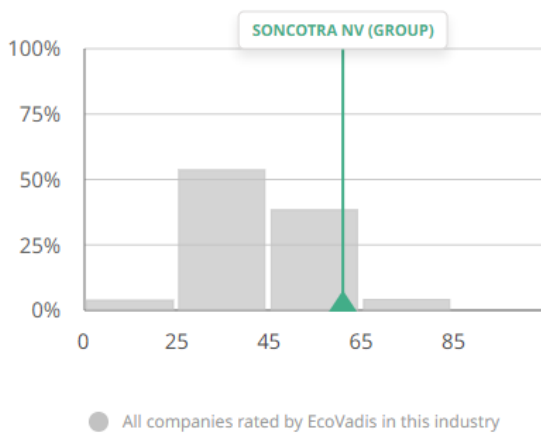

# SONCOTRA NV (GROUP)

Poperinge - Belgium | [Freight transport by road](#)

Company size: **S** | Assessment scope: **Group**

Publication date: 26 Feb 2024 Valid until: 26 Feb 2025

Sustainability performance Insufficient Partial Good Advanced Outstanding Average industry score

Overall score distribution

Theme score comparison